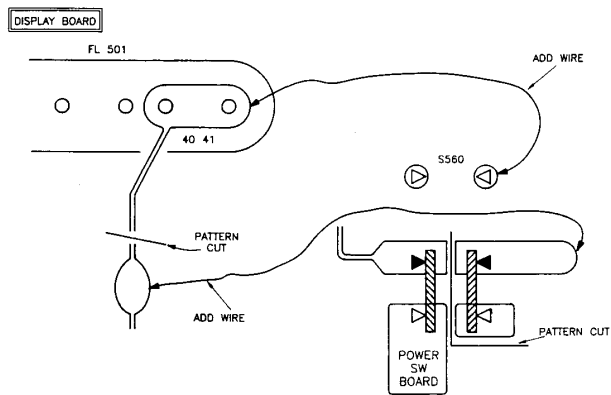

SONY.

Hi-Fi Products
Service Bulletin

Model: CDP-67ES/C615

No. 260

Subject: Right Hand Side Segments of Display Light, Even When
The Power Is Off **Date:** March 20, 1992

Symptom:
(13) Right hand side segments of the display light, even when the power is off.

1. **Solution:** Perform the following modification:
1. Cut pattern off FL501 / pin 40 and 41 in the Display Board as shown.
  2. Cut pattern off power switch S560 in the power SW Board as shown.
  3. Add wire from power switch S560 to FL501 / Pin 41 as shown.
  4. Add wire from power switch S560 to pattern as shown.

Reference: FPR N0489

PRINTED IN U.S.A.
CSA-13392-8

CSA-13 CD Player